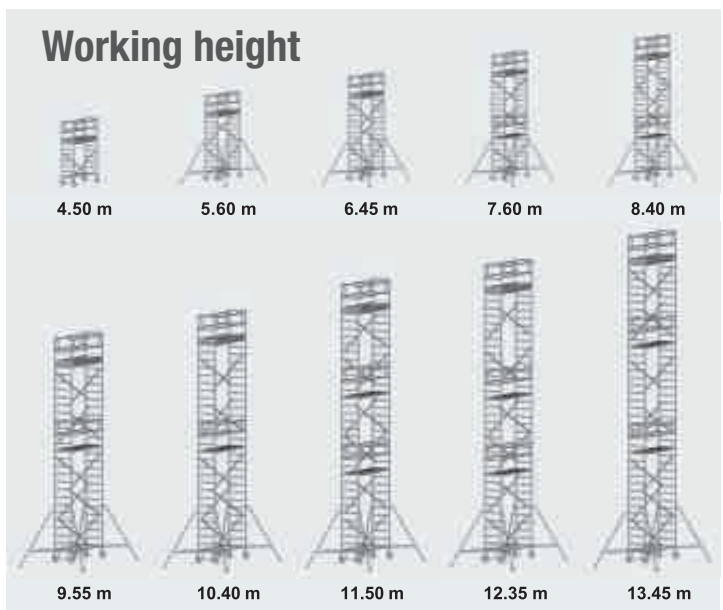

SA600

Mobile Scaffold Tower with Stabilizers

NORMAL VERSION

Safety, flexibility and sturdiness taken to greater heights

- Scaffolding width: 0.75 m; 1.35 m
- Scaffolding length: 1.80 m; 2.50 m; 3.00 m
- Working heights can be extended from 4.50 m to max. 13.45 m with standard parts
- 200 kg / m² loading capacity, i.e. depending on platform size from 270 kg to max. 810 kg
- The max. platform heights are limited to 8 m outdoors and 12 m in fully enclosed spaces

FREIHEIT

Climb **safe** Climb **high**...

SA600

Mobile Scaffold Tower with Stabilizers

Platform size

Working height

Platform size 0.75 x 1.80 m

Working height	approx.m	4.50	5.60	6.45	7.60	8.40	9.55	10.40	11.50	12.35	13.45
Overall height	m	3.50	4.60	5.45	6.60	7.40	8.55	9.40	10.50	11.35	12.45
Platform height	m	2.50	3.60	4.45	5.60	6.40	7.55	8.40	9.50	10.35	11.45
Weight	kg	92.4	135.5	145.9	177.5	187.9	208.7	214.0	250.7	256.0	269.2
Order No.		752023	752033	752043	752053	752063	752073	752083	752093	752003	752013
Counter Wt. (Indoor)		24	0	0	0	0	4	4	12	24	36
Counter Wt. (Outdoor)		24	0	0	0	8	28	1	1	1	1
Counter Wt. (Indent. Nr.)		42912									

This model is not for outdoor use

Platform size 0.75 x 2.50m

Working height	approx.m	4.50	5.60	6.45	7.60	8.40	9.55	10.40	11.50	12.35	13.45
Overall height	m	3.50	4.60	5.45	6.60	7.40	8.55	9.40	10.50	11.35	12.45
Platform height	m	2.50	3.60	4.45	5.60	6.40	7.55	8.40	9.50	10.35	11.45
Weight	kg	103.1	147.0	158.3	196.6	207.9	230.6	235.8	280.2	285.5	299.5
Order No.		752123	752133	752143	752153	752163	752173	752183	752193	752103	752113
Counter Wt. (Indoor)		24	0	0	0	0	0	4	8	20	32
Counter Wt. (Outdoor)		24	0	0	4	20	1	1	1	1	1
Counter Wt. (Indent. Nr.)		42912									