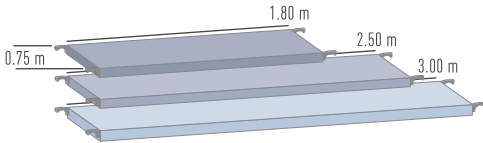

SA600

Mobile Scaffold Tower with Stabilizers

NORMAL VERSION

Safety, flexibility and sturdiness taken to greater heights

- Scaffolding width: 0.75 m; 1.35 m
- Scaffolding length: 1.80 m; 2.50 m; 3.00 m
- Working heights can be extended from 4.50 m to max. 13.45 m with standard parts
- 200 kg / m² loading capacity, i.e. depending on platform size from 270 kg to max. 810 kg
- The max. platform heights are limited to 8 m outdoors and 12 m in fully enclosed spaces

FREIHEIT

Climb **safe** Climb **high**...

SA600

Mobile Scaffold Tower with Stabilizers

Platform size

Working height

Platform size 0.75 x 1.80 m

Working height	approx.m	4.50	5.60	6.45	7.60	8.40	9.55	10.40	11.50	12.35	13.45
Overall height	m	3.50	4.60	5.45	6.60	7.40	8.55	9.40	10.50	11.35	12.45
Platform height	m	2.50	3.60	4.45	5.60	6.40	7.55	8.40	9.50	10.35	11.45
Weight	kg	92.4	135.5	145.9	177.5	187.9	208.7	214.0	250.7	256.0	269.2
Order No.		752023	752033	752043	752053	752063	752073	752083	752093	752003	752013
Counter Wt. (Indoor)		24	0	0	0	0	4	4	12	24	36
Counter Wt. (Outdoor)		24	0	0	0	8	28	1	1	1	1
Counter Wt. (Indent. Nr.)		42912									

This model is not for outdoor use

Platform size 0.75 x 2.50m

Working height	approx.m	4.50	5.60	6.45	7.60	8.40	9.55	10.40	11.50	12.35	13.45
Overall height	m	3.50	4.60	5.45	6.60	7.40	8.55	9.40	10.50	11.35	12.45
Platform height	m	2.50	3.60	4.45	5.60	6.40	7.55	8.40	9.50	10.35	11.45
Weight	kg	103.1	147.0	158.3	196.6	207.9	230.6	235.8	280.2	285.5	299.5
Order No.		752123	752133	752143	752153	752163	752173	752183	752193	752103	752113
Counter Wt. (Indoor)		24	0	0	0	0	0	4	8	20	32
Counter Wt. (Outdoor)		24	0	0	4	20	1	1	1	1	1
Counter Wt. (Indent. Nr.)		42912									